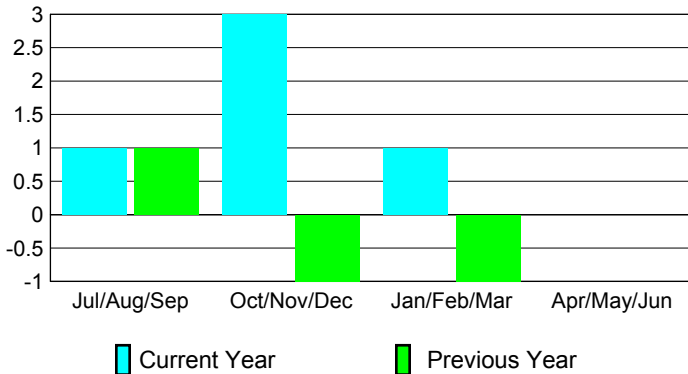

Month	New Club Goal	Actual New Clubs	Actual Dropped Clubs	Gain/Loss of Clubs	Gain/Loss of Clubs
Jul/Aug/Sep	5	1	0	1	1
Oct/Nov/Dec	5	3	0	3	-1
Jan/Feb/Mar	0	4	-3	1	-1
Apr/May/June	0	2	-2	0	0
Totals	10	10	-5	5	-1

Club Results 2009-2010

Goal, New, Dropped, Gain/Loss

Comparison of Club Gain/Loss

Current Year Compared to the Previous Year

YTD Status Quo Clubs 2009-2010

Status Quo Clubs Compared to Status Quo Members

MEMBERSHIP