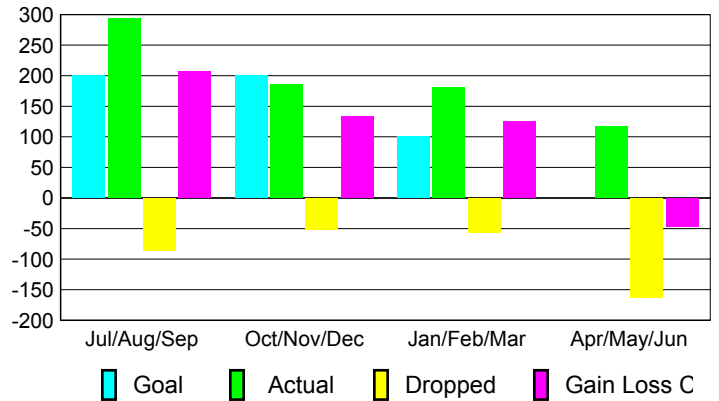

Membership Results 2009-2010

Goal, New, Dropped, Gain/Loss