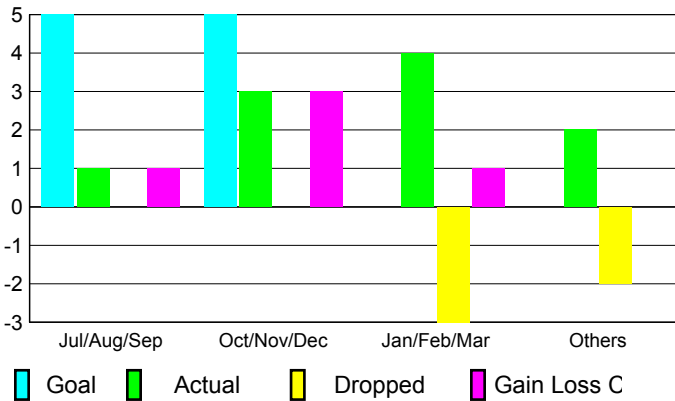

2009-2010 GMT Quarterly Report for District (or Undistricted) **District 324C1**

GMT: Adv K G RAMA KRISHNA MUR

Location: INDIA

GMT CA: 6

CLUBS

<u>Club Results</u> 2009-2010	<u>Clubs</u> 2008-2009

Month	New Club Goal	Actual New Clubs	Actual Dropped Clubs	Gain/Loss of Clubs	Gain/Loss of Clubs
Jul/Aug/Sep	5	1	0	1	1
Oct/Nov/Dec	5	3	0	3	-1
Jan/Feb/Mar	0	4	-3	1	-1
Apr/May/June	0	2	-2	0	0
Totals	10	10	-5	5	-1

Club Results 2009-2010

Goal, New, Dropped, Gain/Loss