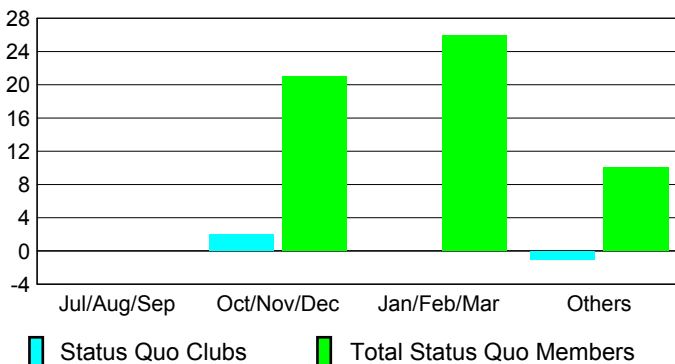

Month	New Club Goal	Actual New Clubs	Actual Dropped Clubs	Gain/Loss of Clubs	Gain/Loss of Clubs
Jul/Aug/Sep	5	1	0	1	1
Oct/Nov/Dec	5	3	0	3	-1
Jan/Feb/Mar	0	4	-3	1	-1
Apr/May/June	0	2	-2	0	0
Totals	10	10	-5	5	-1

Club Results 2009-2010

Goal, New, Dropped, Gain/Loss

Comparison of Club Gain/Loss

Current Year Compared to the Previous Year

YTD Status Quo Clubs 2009-2010

Status Quo Clubs Compared to Status Quo Members

MEMBERSHIP

<u>Membership Results</u> 2009-2010	<u>Membership</u> 2008-2009
--	--------------------------------

Month	Net Memb Goal	Actual New Memb	Actual Dropped Memb	Gain/Loss of Memb	Gain/Loss of Memb
Jul/Aug/Sep	200	293	-86	207	114
Oct/Nov/Dec	200	185	-51	134	-47
Jan/Feb/Mar	100	181	-56	125	79
Apr/May/June	0	117	-163	-46	-33
Totals	500	776	-356	420	113