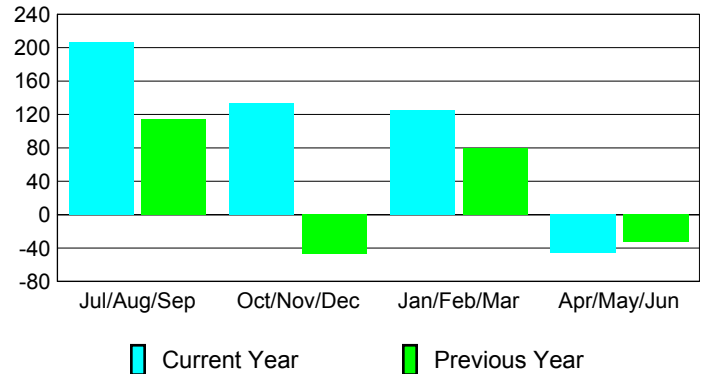

Club Results 2009-2010

Goal, New, Dropped, Gain/Loss

Comparison of Club Gain/Loss

Current Year Compared to the Previous Year

YTD Status Quo Clubs 2009-2010

Status Quo Clubs Compared to Status Quo Members

MEMBERSHIP

<u>Membership Results</u> 2009-2010	<u>Membership</u> 2008-2009
--	--------------------------------

Month	Net Memb Goal	Actual New Memb	Actual Dropped Memb	Gain/Loss of Memb	Gain/Loss of Memb
Jul/Aug/Sep	200	293	-86	207	114
Oct/Nov/Dec	200	185	-51	134	-47
Jan/Feb/Mar	100	181	-56	125	79
Apr/May/June	0	117	-163	-46	-33
Totals	500	776	-356	420	113

Membership Results 2009-2010

Goal, New, Dropped, Gain/Loss

Comparison of Membership Gain/Loss

Current Year Compared to the Previous Year

Gender Comparison 2009-2010